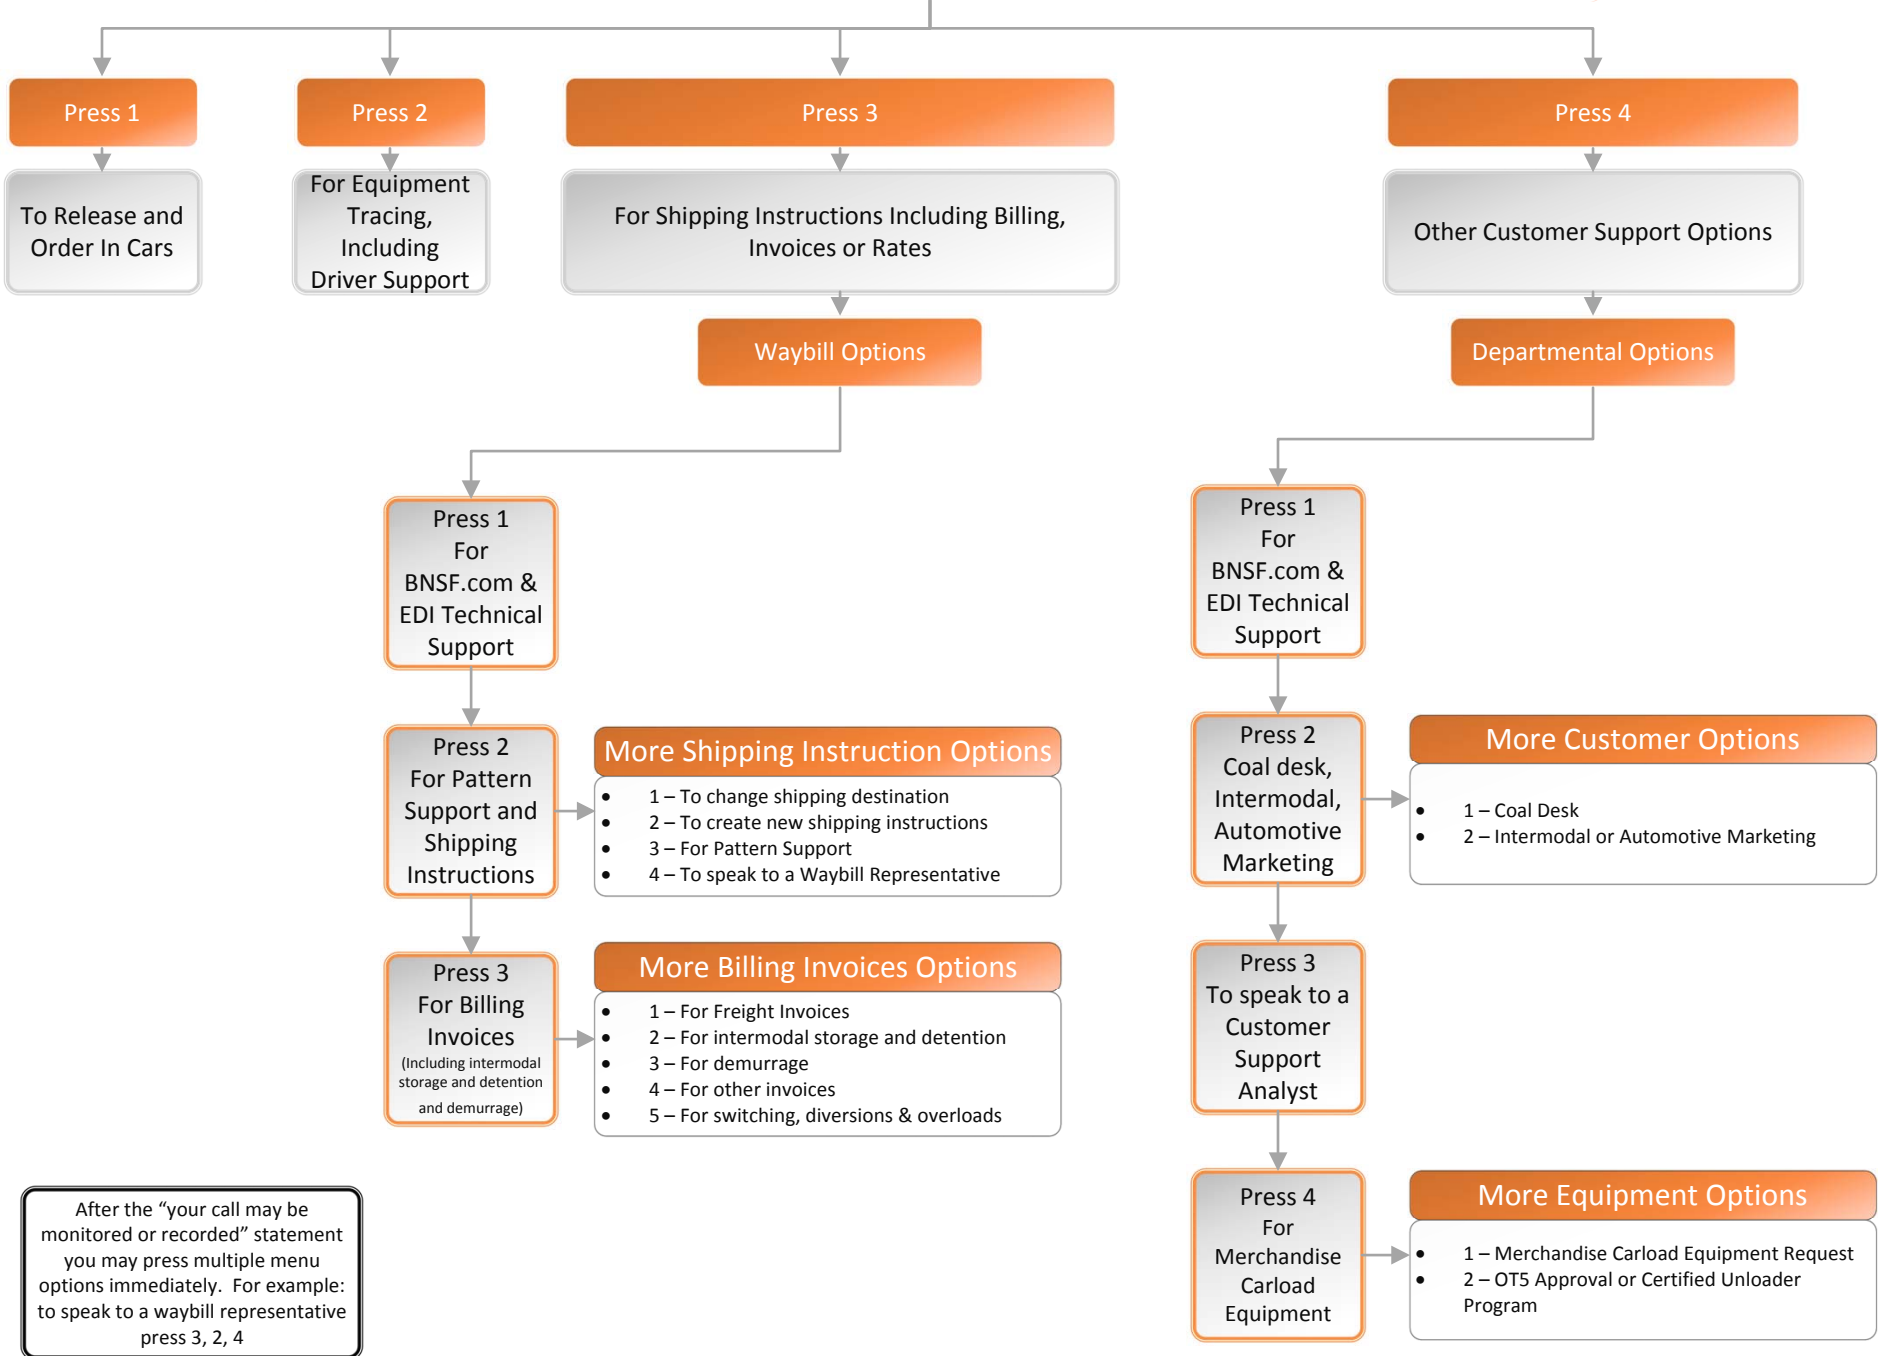

BNSF Railway by Phone 888-428-2673

After the “your call may be monitored or recorded” statement you may press multiple menu options immediately. For example: to speak to a waybill representative press 3, 2, 4